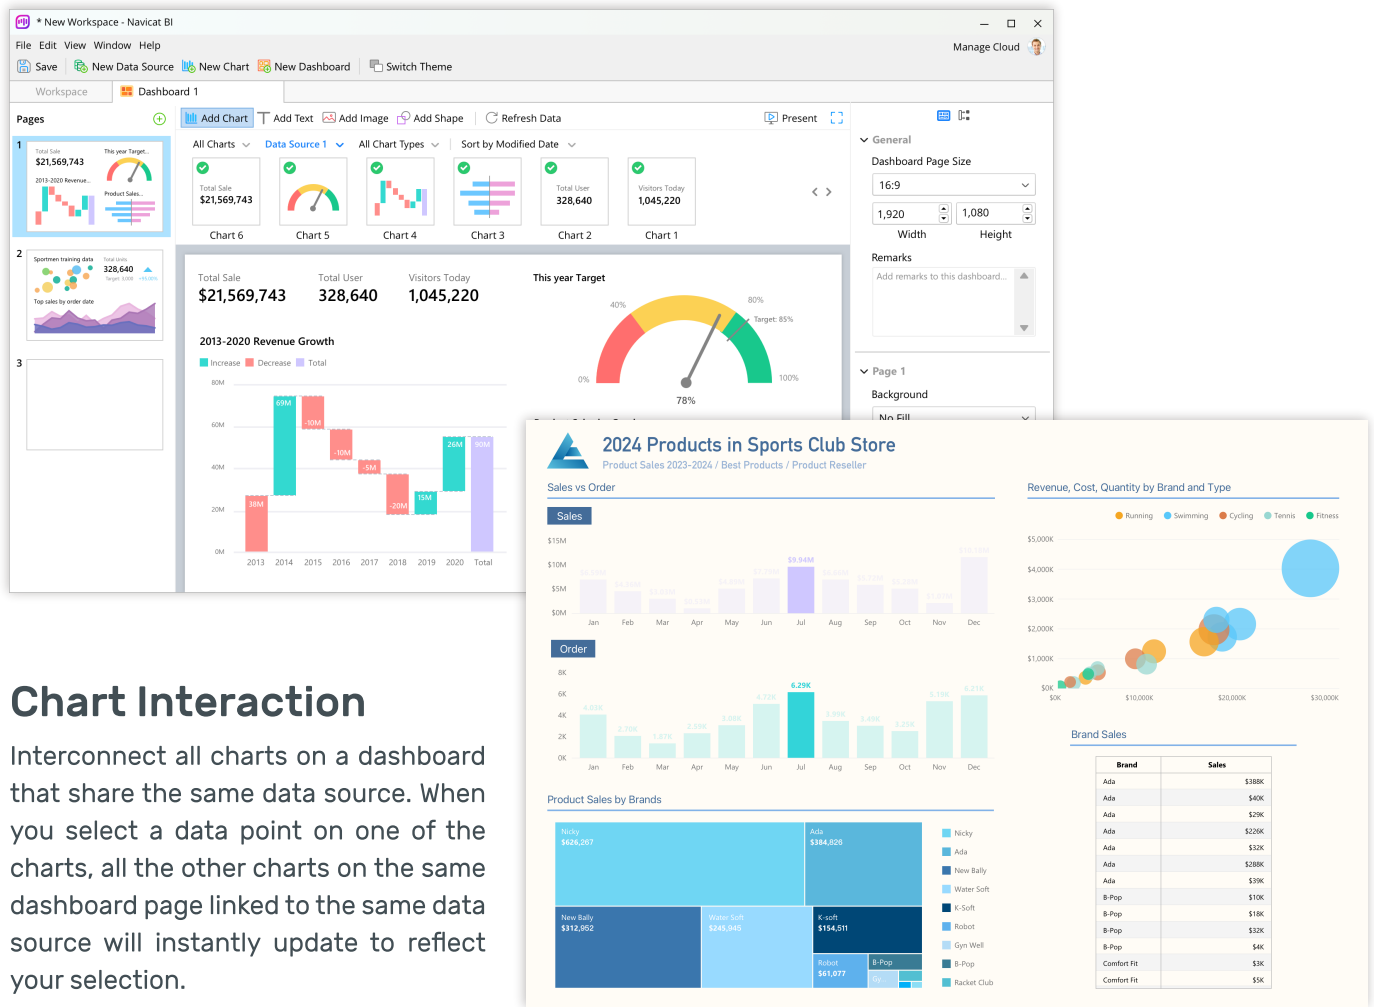

Supported Chart Types:

Bar Chart • Line / Area Chart • Bar • line Chart • Pie chart • Heatmap / Treemap • Pivot Table • Waterfall Chart • Scatter Chart • Value • Control • KPI / Gauge

Create effective dashboards

Build an interactive dashboard to display a collection of your charts. Combine multiple views of data to gain a richer insight. You can also create separate dashboards for different topics that you would like to track.

Chart Interaction

Interconnect all charts on a dashboard that share the same data source. When you select a data point on one of the charts, all the other charts on the same dashboard page linked to the same data source will instantly update to reflect your selection.

Provide a distraction-free environment for you to focus on your charts design. You can maximize the workspace and focus on the specific task without getting sidetracked by extraneous information.

Create Charts Seamlessly with Navicat Native Design.