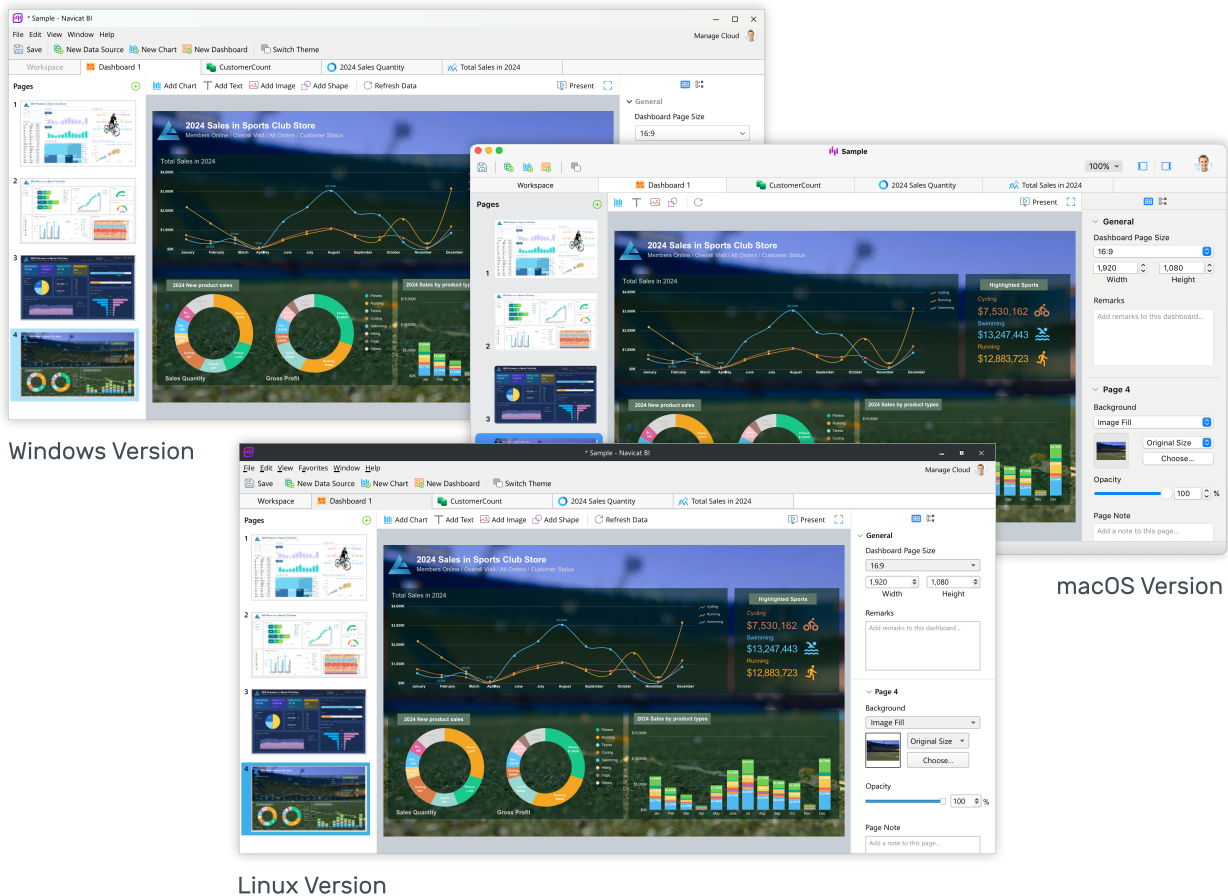

Navicat BI

Transform your data into impactful visualizations during the data exploration and visualization phase of your Business Intelligence (BI) process. By simplifying data analysis and leveraging interactive dashboards, you can easily share your workspaces with colleagues, facilitating collaborative decision-making and aligning your business strategies with data-driven intelligence.

Pre-built data connectors

Specify and integrate data from any chosen data source with ease.

Databases

Connect to a number of different databases: MySQL, PostgreSQL, SQL Server, Oracle, SQLite, MariaDB, MongoDB and Snowflake.

Build an interactive dashboard to display a collection of your charts. Combine multiple views of data to gain a richer insight. You can also create separate dashboards for different topics that you would like to track.

Chart Interaction

Interconnect all charts on a dashboard that share the same data source. When you select a data point on one of the charts, all the other charts on the same dashboard page linked to the same data source will instantly update to reflect your selection.