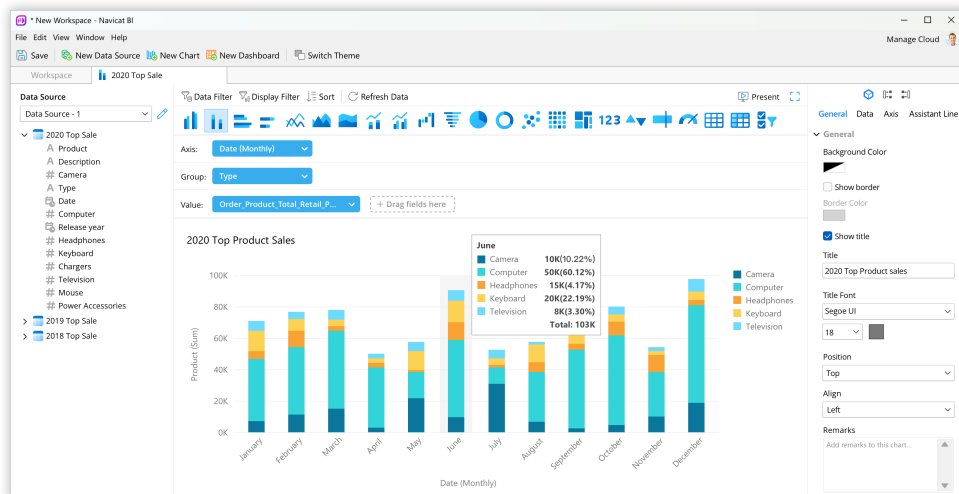

Pre-built data connectors

Specify and integrate data from any chosen data source with ease.

Databases

Connect to a number of different databases: MySQL, PostgreSQL, SQL Server, Oracle, SQLite, MariaDB, MongoDB and Snowflake.

ODBC

Import data from any ODBC data sources including Sybase and DB2.

File Types

Import data from external files such as Excel, Access, CSV, from data stored on your computer, network, or a URL.

Linked File

Link your chart to data in data sources to update the chart according to changes in the underlying data.

Custom Fields

Extend your data with customized fields. You can capture data not available in the standard fields to better suit your unique requirements.

Supported Fields:

Type-Changed Field • Concatenated Field • Mapped Field • Custom-Sorted Field • Calculated Field

Build your own custom chart

Choose the appropriate chart type to ensure your questions are answered and your presentation conveys the message you want to communicate. Add a trend line to your chart to visualize the general trend in your data.

Supported Chart Types:

Bar Chart • Line / Area Chart • Bar • line Chart • Pie chart • Heatmap / Treemap • Pivot Table • Waterfall Chart • Scatter Chart • Value • Control • KPI / Gauge