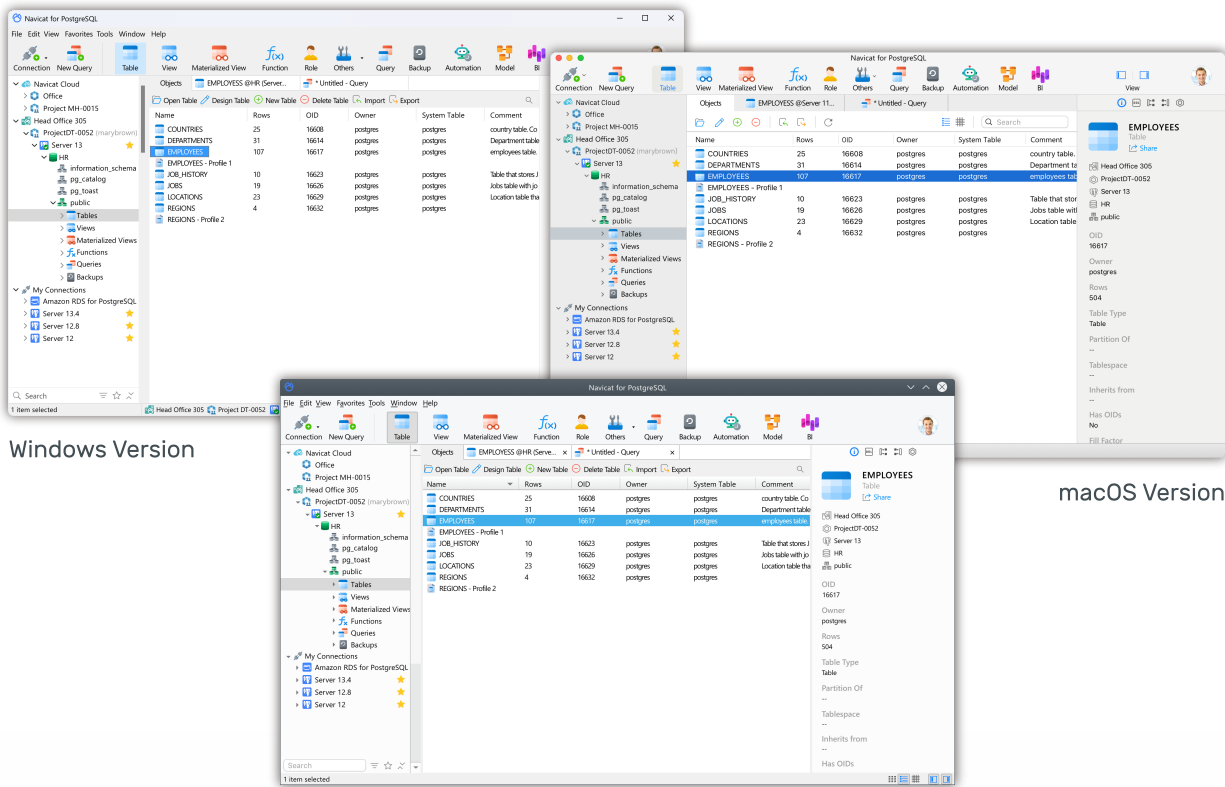

Dark Mode

Set dark theme to protect your eyes from the traditionally blinding whiteness of computer. No behavior changes with how pages look when you are in dark mode.

Cross-Platform Licensing

Cross-platform licensing is now available. Whether you're operating on Windows, macOS, or Linux, you can purchase once and select a platform to activate and later on transfer your license.

Windows Version

macOS Version

Linux Version

FREE TRIAL

We offer a 14-day fully functional free trial of Navicat to download, please visit: <https://www.navicat.com/download/navicat-for-postgresql>

Navicat for PostgreSQL Overview: <https://www.navicat.com/products/navicat-for-postgresql>